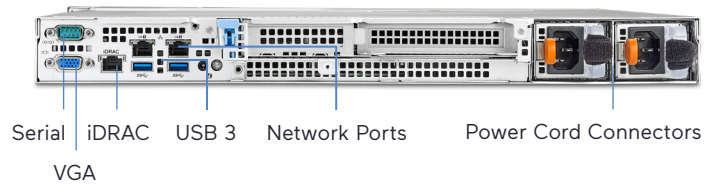

Valerus RAID NVR Performance

Recording Server	Data Rate (Mbits)	Number Cameras	Number of Data Drives
RAID 5 Recording 1U Server	Up to 500	Up to 200	4