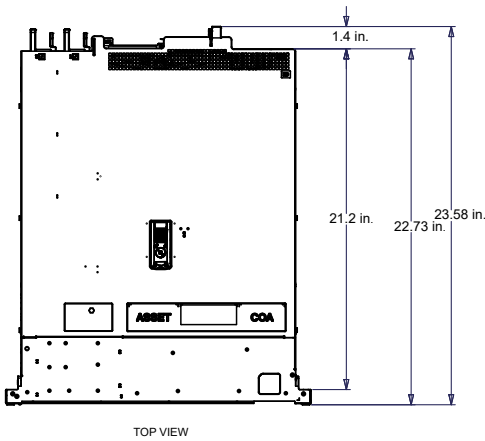

RAID NVR: 1U Rack-Mount (RAID 5) Form Factor Models

See table below for performance information. Each includes five year NBD onsite KYHD (Keep Your Hard Drive) warranty with UL/FCC/CE and other required certifications.

Model	Storage
VERA-1U48R5-32	48 TB gross storage (32 TB usable storage)
VERA-1U64R5-43	64 TB gross storage (43 TB usable storage)
VERA-1U80R5-54	80 TB gross storage (54 TB usable storage)

Dimensional Drawing

Front and Rear Panel Controls and Connectors