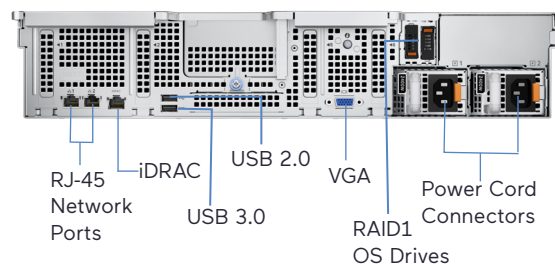

Front and Rear Panel Controls and Connectors

Valerus RAID NVR Performance

Recording Server	Data Rate (Mbits)	Number Cameras	Number of Data Drives
RAID 5 Recording 2U Server	Up to 600	Up to 200	12