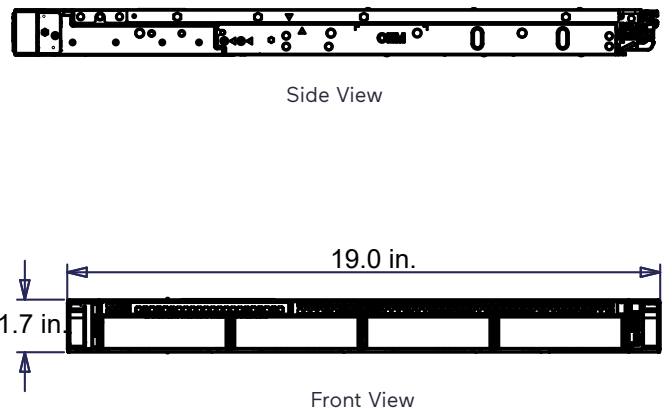

RAID NVR: 1U Rack-Mount (RAID 5) Form Factor Models

See table below for performance information. Each includes five year NBD onsite KYHD (Keep Your Hard Drive) warranty with UL/FCC/CE and other required certifications.

Model	Storage
VERA-1U48R5-32	48 TB gross storage (32 TB usable storage)
VERA-1U64R5-43	64 TB gross storage (43 TB usable storage)
VERA-1U80R5-54	80 TB gross storage (54 TB usable storage)

Dimensional Drawing

Front and Rear Panel Controls and Connectors