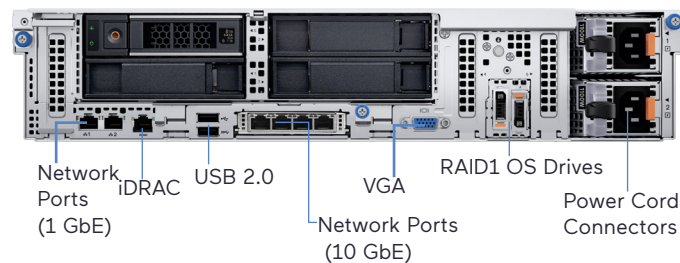

Front and Rear Panel Controls and Connectors

Valerus RAID NVR Recording Performance

Recording Server	Data Rate (Mbits)	Number Cameras	Number of Data Drives
RAID 6 Recording 2U Server	Up to 800	Up to 250	28

Data Sheet Number: V323-01-03
Vicon Data Sheet Number: 8009-7323-01-03

Specifications subject to change without notice. Vicon and their logos are registered trademarks of Vicon Industries Inc. Copyright © 2024 Vicon Industries Inc. All rights reserved.

Intel and Xeon are trademarks or registered trademarks of Intel Corporation. Microsoft and Windows are registered trademarks of Microsoft Corporation.